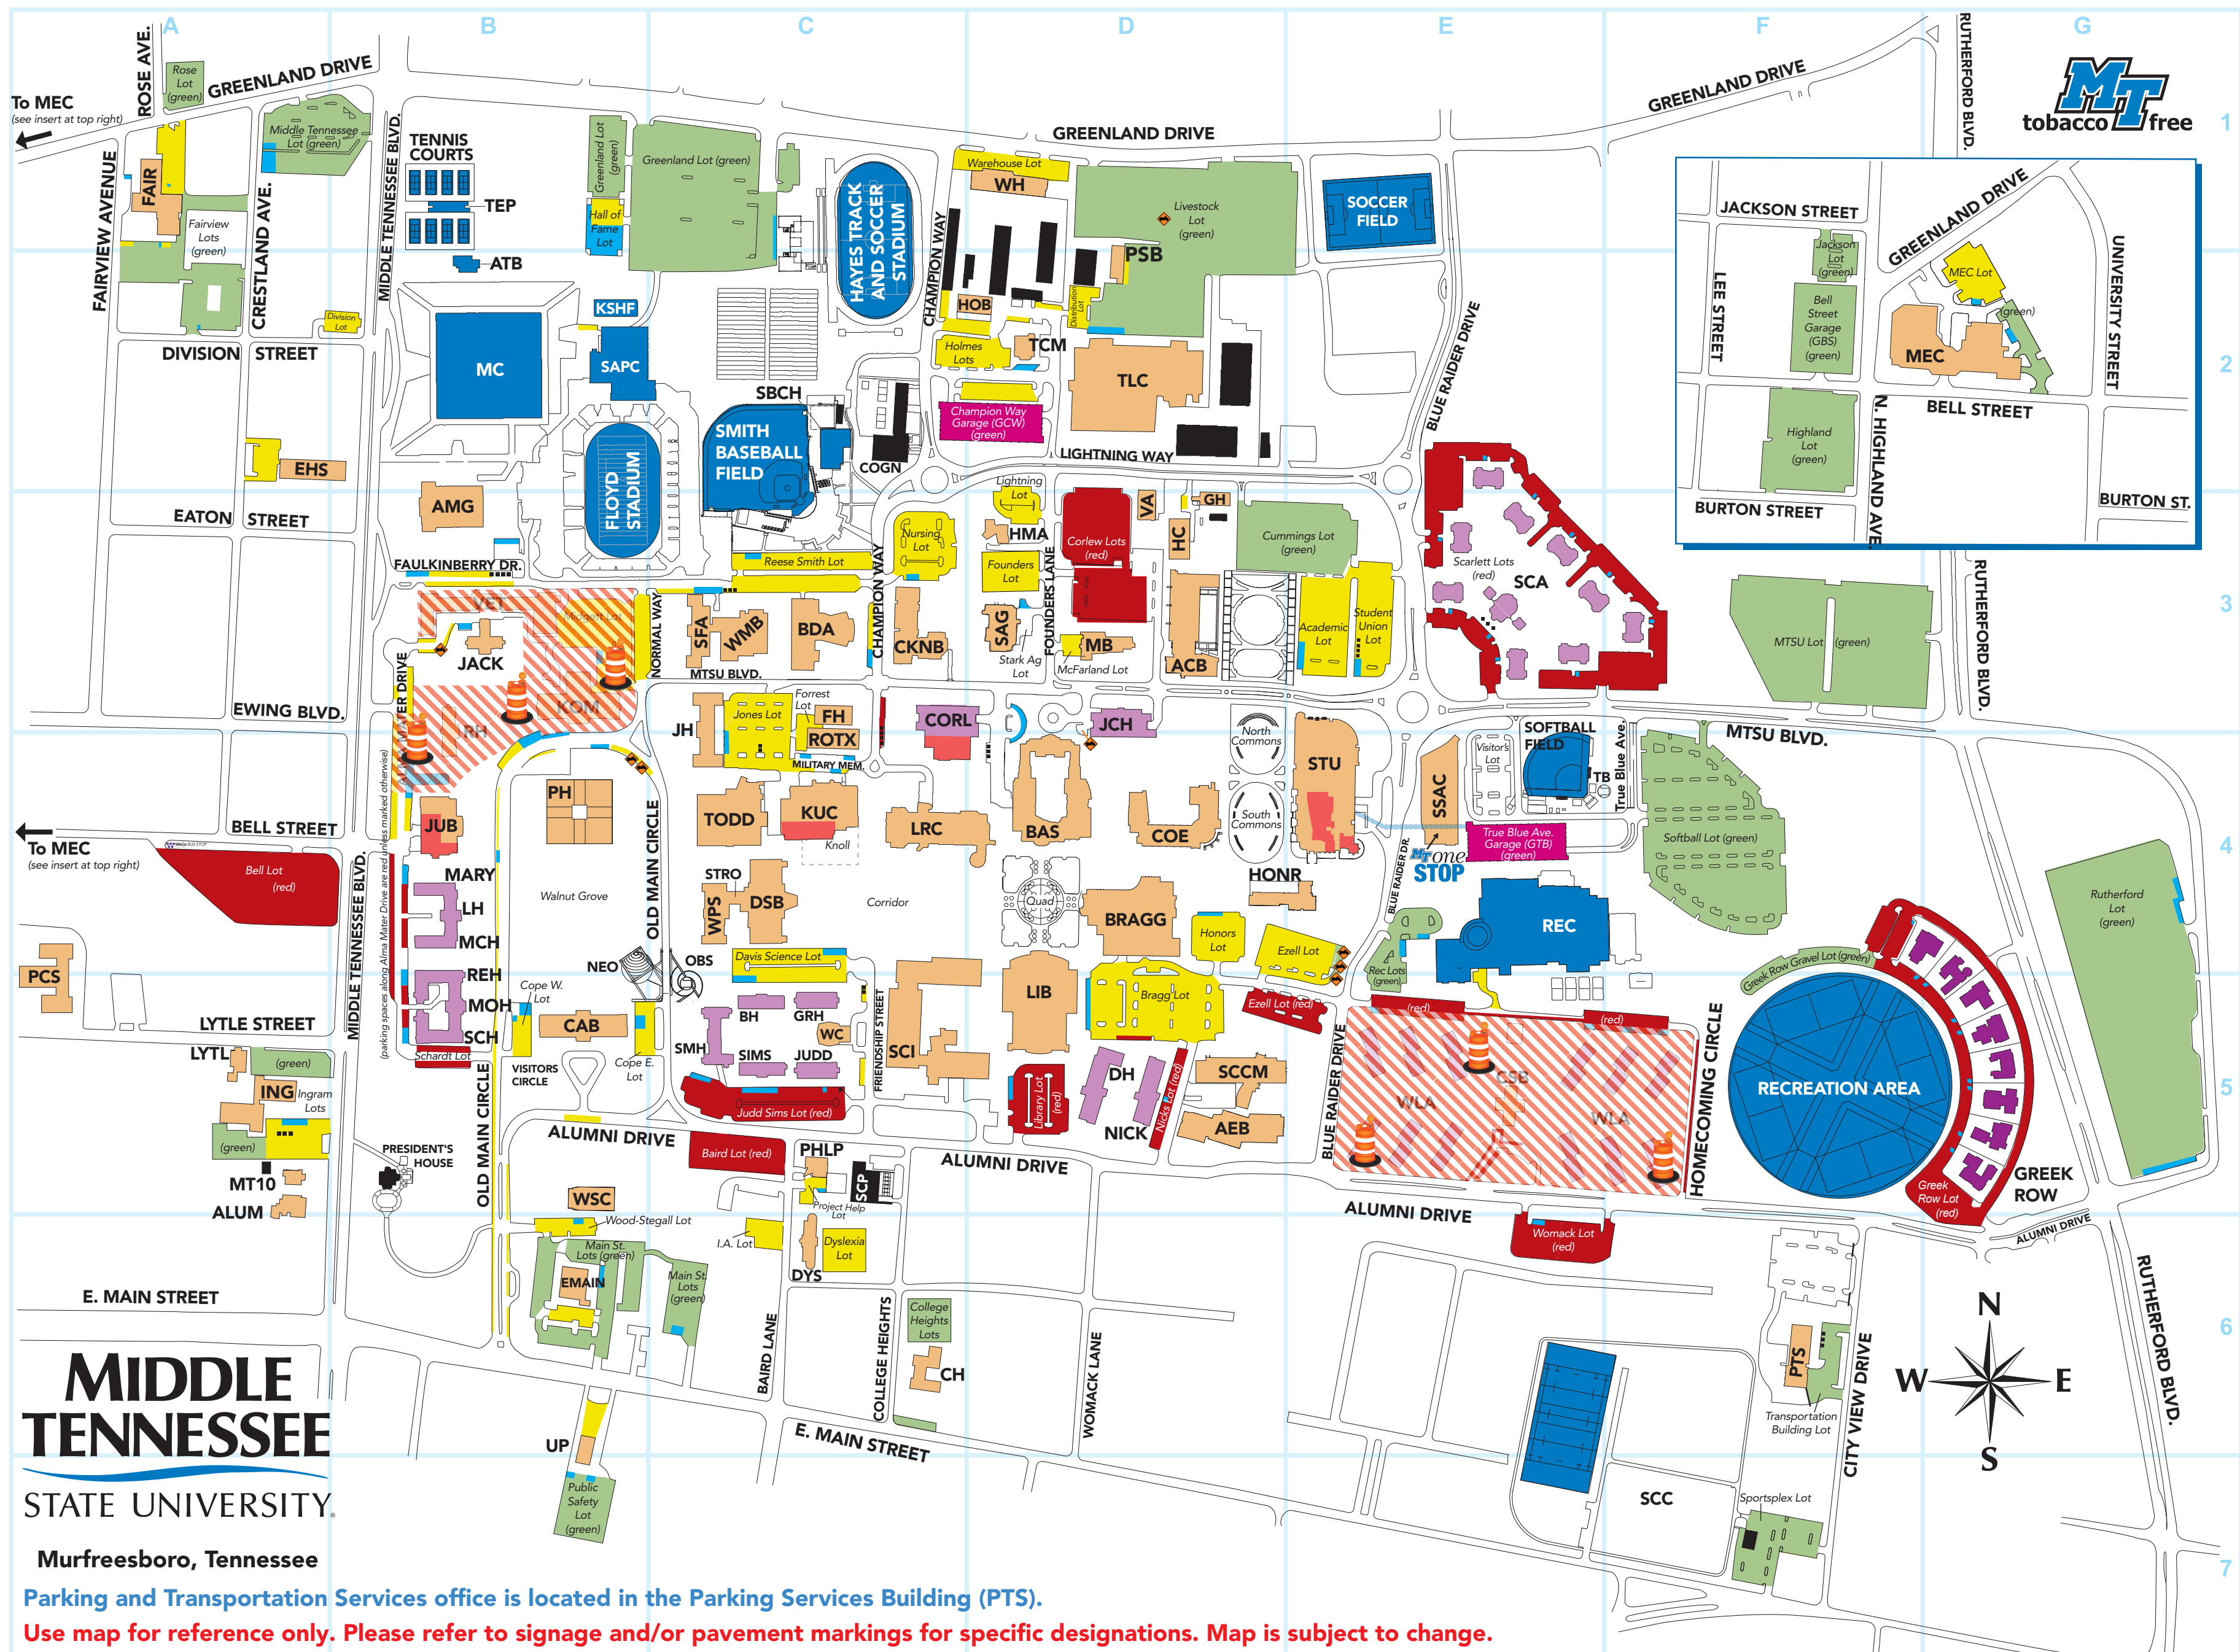

2025-2026 Campus Map

Campus Map Legend (addresses shown are for location only, NOT mailing)

- ACB Academic Classroom Building, 1751 MTSU Boulevard, **D3**
- AEB Applied Engineering Building, 1739 Alumni Drive, **D5**
- ALUM Alumni House, 2259 Middle Tennessee Boulevard, **A5**
- AMG Alumni Memorial Gym, 2610 Middle Tennessee Boulevard, **B3**
- ATB Allen Tennis Building, 1210 Greenland Drive, **B2**
- BAS Business and Aerospace Building, 1642 MTSU Boulevard, **D4**
- BDA Boutwell Dramatic Arts Building, 615A-615B Champion Way, **C3**
- BH Beasley Hall, 323 Friendship Street, **C5**
- BRAGG John Bragg Media and Entertainment Building, 1735 Blue Raider Drive, **D4**
- CAB Cope Administration Building, 315 Visitor's Circle, **B5**
- CH College Heights Building, 1601 East Main Street, **C6**
- CKNB Cason-Kennedy Nursing Building, 610 Champion Way, **C3**
- COE College of Education Building, 1756 MTSU Boulevard, **D4**
- COGN Central Utility Plant/Cogeneration Plant, 729 Champion Way, **C2**
- CORL Corlew Hall, 1634 MTSU Boulevard, **C3**
- CSB Central Services Building, 1835 Alumni Drive, **E5**
- DH Deere Hall, 1619 Alumni Drive, **D5**
- DSB Davis Science Building, 422 Old Main Circle, **C4**
- DYS Tennessee Center for the Study and Treatment of Dyslexia, 200 North Baird Lane, **C6**
- EHS Ellington Human Sciences Building, 2623 Middle Tennessee Boulevard, **A2**
- EMAIN 1403 East Main Street, **B6**
- FAIR Fairview Building, 820 Fairview Avenue, **A1**
- FH Forrest Hall, 543 Champion Way, **C3**
- GH Greenhouse, 1724 Lightning Way, **D3**
- GRH Gracy Hall, 321 Friendship Street, **C5**
- HC Horticulture Facility, 1714 Lightning Way, **D3**
- HMA Housing Maintenance Annex, 657 Founders Lane, **D3**
- HOB Holmes Building (Maintenance Complex), 836 Champion Way, **D2**
- HONR Paul W. Martin Sr. Honors Building, 1737 Blue Raider Drive, **D4**
- ING Sam H. Ingram Building, 2269 Middle Tennessee Boulevard, **A5**
- JACK Tom H. Jackson Building, 628 Alma Mater Drive, **B3**
- JCH Jim Cummings Hall, 1744 MTSU Boulevard, **D3**
- JH Jones Hall, 624 Old Main Circle, **C3**
- JUB James Union Building, 516 Alma Mater Drive, **B4**
- JUDD Judd Hall, 217 Friendship Street, **C5**
- KOM Kirksey Old Main, 612 Old Main Circle, **B3**
- KSHF Emmett and Rose Kennon Sports Hall of Fame, 1320 Greenland Drive, **B2**
- KUC Keathley University Center, 1524 Military Memorial, **C4**
- LH Lyon Hall, 414 Alma Mater Drive, **B4**
- LIB James E. Walker Library, 1611 Alumni Drive, **D5**
- LRC Ned McWherter Learning Resources Center, 1558 Military Memorial, **C4**
- LYTL Lyle House, 1114 East Lyle Street, **A5**
- MARY Miss Mary Hall, 414 Alma Mater Drive, **B4**
- MB McFarland Building, 654 Founders Lane, **D3**
- MC Murphy Center, 2650 Middle Tennessee Boulevard, **B2**
- MCH McHenry Hall, 414 Alma Mater Drive, **B4**
- MEC Andrew Woodfin Miller, Sr. Education Center, 503 Bell Street, (See inset at top right)
- MOH Monohan Hall, 312 Alma Mater Drive, **B5**
- MT10 2263 Middle Tennessee Boulevard (Internal Audit), **A5**
- NEO Naked Eye Observatory, 346 Old Main Circle, **B4**
- NICK Nicks Hall, 1715 Alumni Drive, **D5**
- OBS Observatory, 346 Old Main Circle, **C5**
- PCS Homer Pittard Campus School, 923 East Lyle Street, **A4**
- PH Peck Hall, 537 Old Main Circle, **B4**
- PHLP Project Help, 206 North Baird Lane, **C5**
- PSB Printing Services Building, 1756 Greenland Drive, **D2**
- PTS Parking and Transportation Services, 205 City View Drive, **F6**
- REC Health, Wellness, and Recreation Center (Health Services located inside the HWRC), 1848 Blue Raider Drive, **E4**
- REH Reynolds Hall, 312 Alma Mater Drive, **B5**
- RH Rutledge Hall, 526 Alma Mater Drive, **B3**
- ROTX ROTC Annex, 531 Champion Way, **C4**
- SAG Stark Agriculture Center, 651 Founders Lane, **D3**
- SAPC Student Athlete Performance Center, 1332 Greenland Drive, **B2**
- SBCH Stephen B. Smith Baseball Clubhouse, 641 Champion Way, **C2**
- SCA Scarlett Commons Apartments 1-9, 1858 MTSU Boulevard, **E3**
- SCC Sports Club Complex, 2111 East Main Street, **F7**
- SCCM School of Concrete and Construction Management, 1723 Blue Raider Drive, **D5**
- SCH Schardt Hall, 312 Alma Mater Drive, **B5**
- SCI Science Building, 440 Friendship Street, **C5**
- SCP Satellite Chiller Plant, 215 College Heights, **C5**
- SFA Saunders Fine Arts Building, 629 Normal Way, **C3**
- SIMS Sims Hall, 215 Friendship Street, **C5**
- SMH Smith Hall, 318 Old Main Circle, **C5**
- SSAC Student Services and Admissions Center, 1860 Blue Raider Drive, **E4**
- STRO Strobel Lobby, **C4**
- STU Student Union Building, 1768 MTSU Boulevard, **E4**
- TB Telescope Building, 1852 MTSU Boulevard, **F4**
- TEP Tennis Elevated Platform, **B1**
- TCM Telecommunications Building, 732 Champion Way, **D2**
- TLC Tennessee Livestock Center, 1720 Greenland Drive, **D2**
- TODD Andrew L. Todd Hall, 542 Old Main Circle, **C4**
- UP University Police, 1412 East Main Street, **B6**
- VA Vocational Agriculture, 1704 Lightning Way, **D3**
- VET Voorhies Engineering Technology, 1212 Faulkinberry Drive, **B3**
- WC Woodmore (featuring Chris Young Café), 319 Friendship Street, **C5**
- WH Warehouse (Maintenance Complex), 1672 Greenland Drive, **D1**
- WLA Womack Lane Apartments A-L, 1815 Alumni Drive, **E5**
- WMB Wright Music Building, 1439 Faulkinberry Drive, **C3**
- WPS Wiser-Patten Science Hall, 422 Old Main Circle, **C4**
- WSC Wood-Stegall Center (Development and University Advancement), 120 Old Main Circle, **B5**