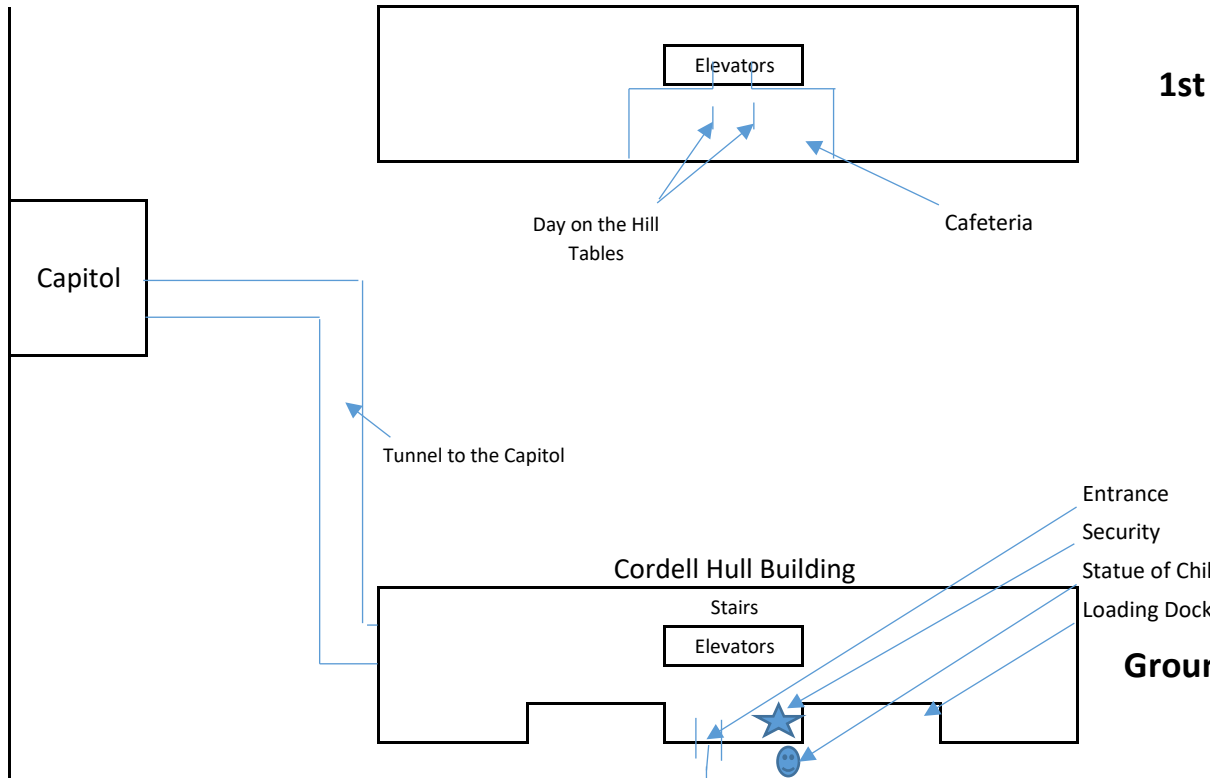

## Cordell Hull Building

425 5th Avenue North, Nashville, TN 37243

**8th Floor**

Poster Session & lunch here

**1st Floor**

Day on the Hill  
Tables

Cafeteria

Entrance  
Security  
Statue of Children  
Loading Dock

**Ground Floor**

Cordell Hull Building

Stairs

Elevators

Tunnel to the Capitol

Capitol

5th Avenue

Parking  
Garage

4th Avenue

Charlotte Ave.