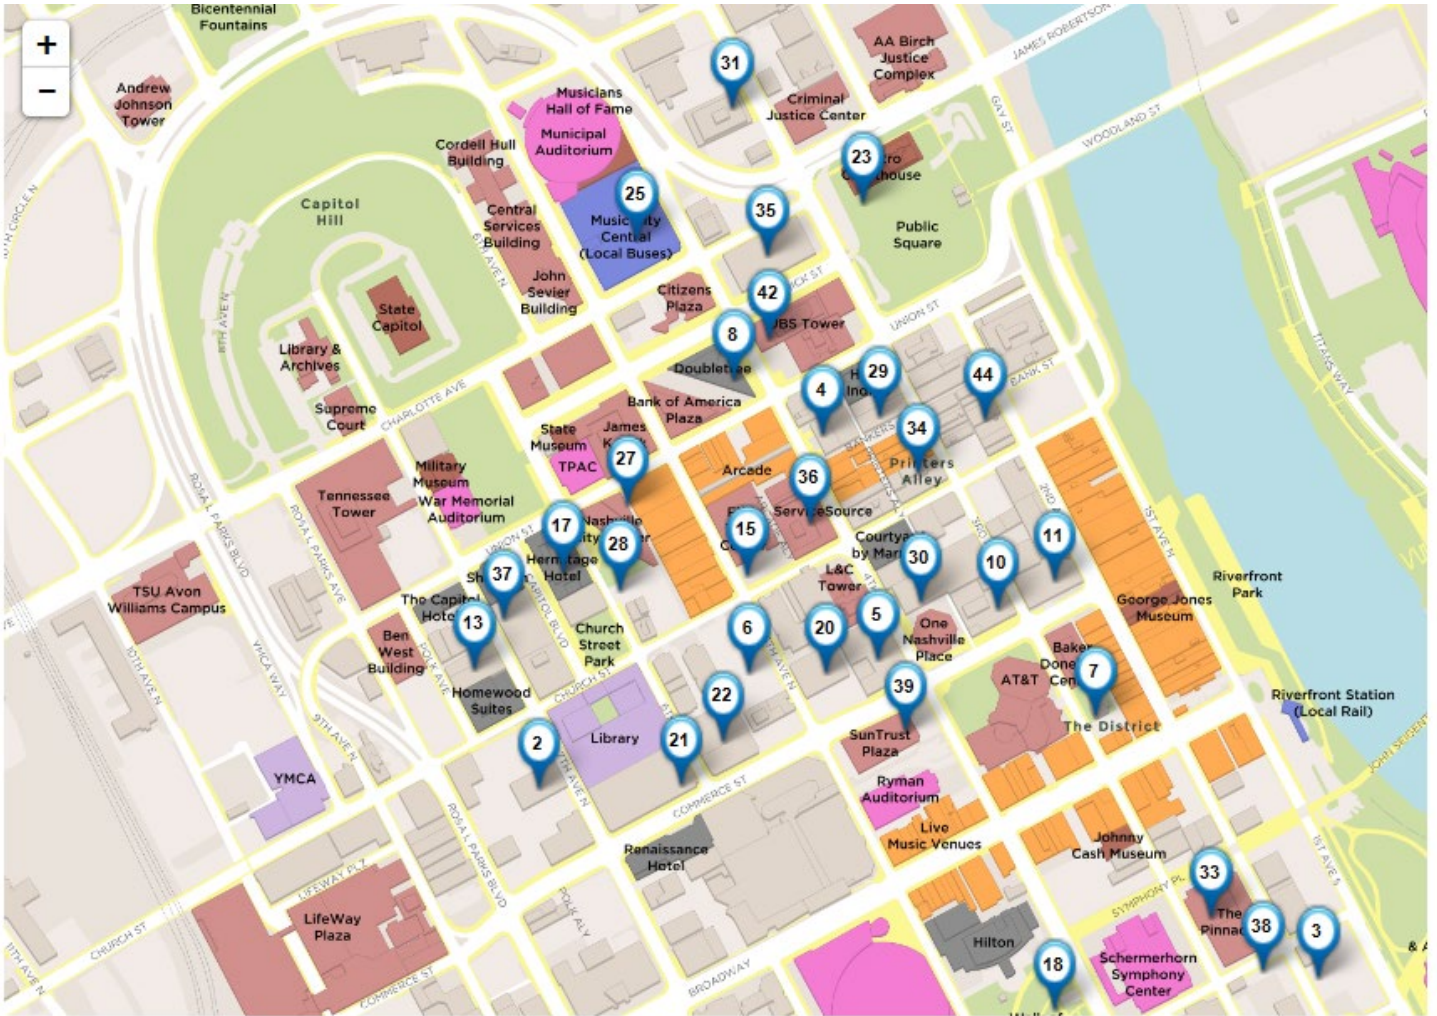

Nashville Parking Garages around CHB

Map Number	Parking Garage	Rates	Business Hours	Blocks to Cordell	Number of Spaces	Clearance
25	Music City Central 400 Charlotte Premier	\$15 up to 2H \$18 up to 4H \$20 up to 12 H		Across street	429 10 Handicap	7'
35	Public Square Garage 350 Deaderick St Premier	\$20 Daily \$9 Hourly Monthly available		2 cross streets	1069 15 Handicap	6'8"
23	Metro Courthouse / Public Square Garage 101 James Robertson SP+/Nashville Downtown	\$14 Daily \$4 Hourly Night and Weekend \$3 Hourly Monthly available	24/7	3 cross streets	1050	6'8"
31	Parkway Tower 404 James Robertson LAZ Parking	\$12 Daily \$6 Hourly Monthly \$110	24/7	4 cross streets	448	
42	UBS Tower 315 Deadreck St Premier	\$16 Daily \$4 Hourly Monthly available		3 cross streets	192	6'2"
37	Sheraton Hotel 623 Union St LAZ Parking	\$28 Daily \$13 Hourly Monthly \$170	24/7	7 cross streets	415 9 Handicap	
21	Library Garage 151 6th Ave N SP+/Nashville	\$13 Daily \$3 Hourly Monthly \$135		4 cross streets	1033	
29	NCB Garage 217 3rd Ave N Premier	\$15 up to 2 H \$17 until 6 pm \$21 for 12 H		5 cross streets	325	
34	Printers Alley Garage 314 Church St. LAZ Parking	\$20 Daily \$7 first 2 H Monthly \$128		5 cross streets	282 5 Handicap	
2	145 7th Ave N SP+/Nashville	\$5 H \$10 Daily Monthly \$135		6 cross streets	234	
44	Whitefront Garage 205 2nd Ave N Premier	\$13 up to 1 H \$18 up to 4 H \$20 up to 10 H \$35 up to 24 H Monthly available		6 cross streets	157 2 Handicap	6'8"

- <http://www.parkitdowntown.com/maps/interactive-map/garages> used for information gathering

*Compiled by the House Clerk's Office

Nashville Parking Garages around CHB

Downtown Nashville Garages